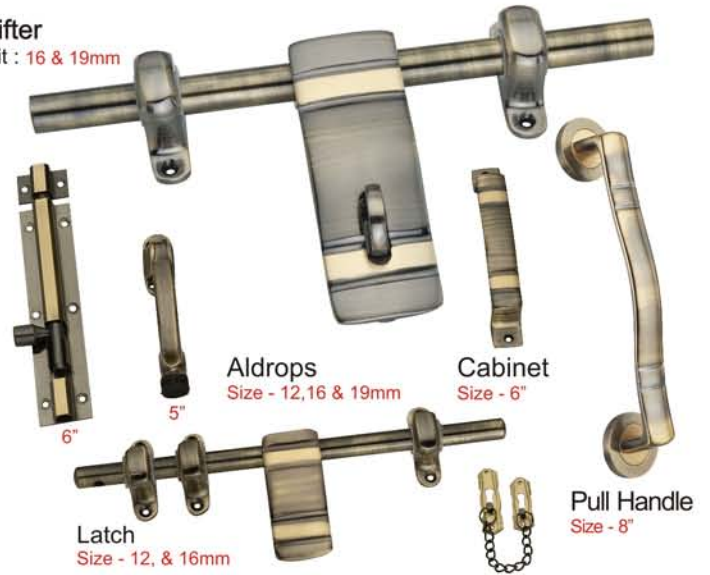

Size - 8"

Amaze

Kit : 16 & 19mm

Aldrops

Size - 12, 16 & 19mm

Cabinet

Size - 6"

Latch

Size - 12 & 16mm

Pull Handle

Size - 8"

Big Ring
Kit : 16mm

Lifter
Kit : 16 & 19mm

Elica
Kit : 16 & 19mm

Shesh
Kit : 16 & 19mm

Twist
Kit : 16 & 19mm