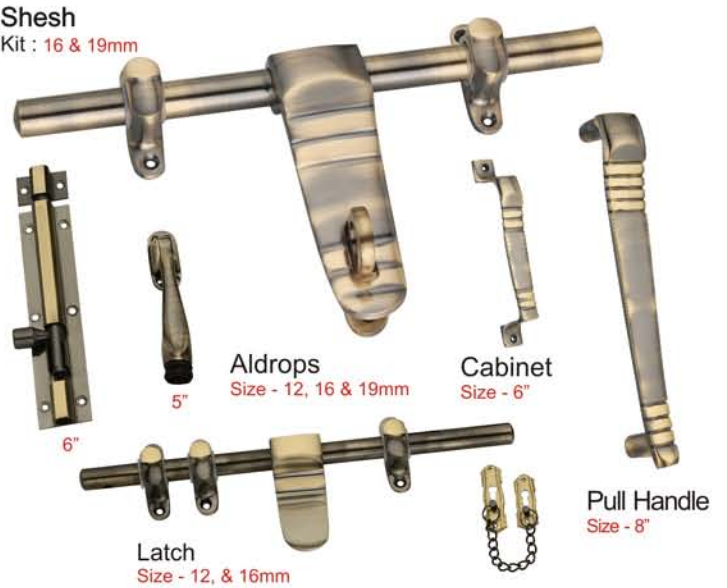

Size - 8"

Amaze

Kit : 16 & 19mm

Aldrops

Size - 12, 16 & 19mm

Cabinet

Size - 6"

Latch

Size - 12 & 16mm

Pull Handle

Size - 8"

Big Ring
Kit : 16mm

Lifter
Kit : 16 & 19mm

Elica
Kit : 16 & 19mm

Shesh
Kit : 16 & 19mm

Twist
Kit : 16 & 19mm