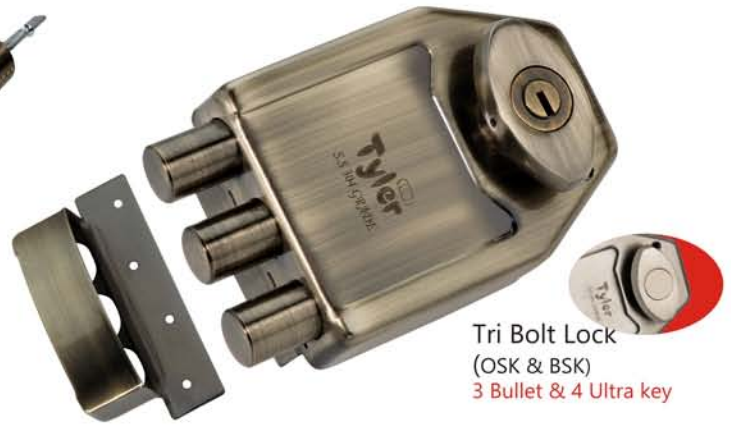

Ky. 65mm
S/A, D/A

Baby Latch

Dead Lock

Cylinders

Knob Reversible Key

One Side Knob

Regular

Knob With Ultra

TOWER BOLT

TB Premium
Size : 10 & 12mm

TB Plus Point
Size : 10 & 12mm

TB Half Round
Size : 10 & 12mm

TB Full Round
Size : 10mm

TB Full SS
Size : 10 & 12mm

magnet catcher

Regular (close Body)
Size : M 7, Raj 10
M 12 & Star 10

Smart (Close Body)
Size : M10

Dezire (Open Body)
Size : M 3, M 5 & M 7

Smart (Open Body)
Size : M10

Hexa Bolt Lock
(OSK & BSK)
6 Bullet & 4 Ultra key

Tri Bolt Lock
(OSK & BSK)
3 Bullet & 4 Ultra key

Mini Tri Bolt
(OSK & BSK)
3 Bullet & 4 Ultra Key