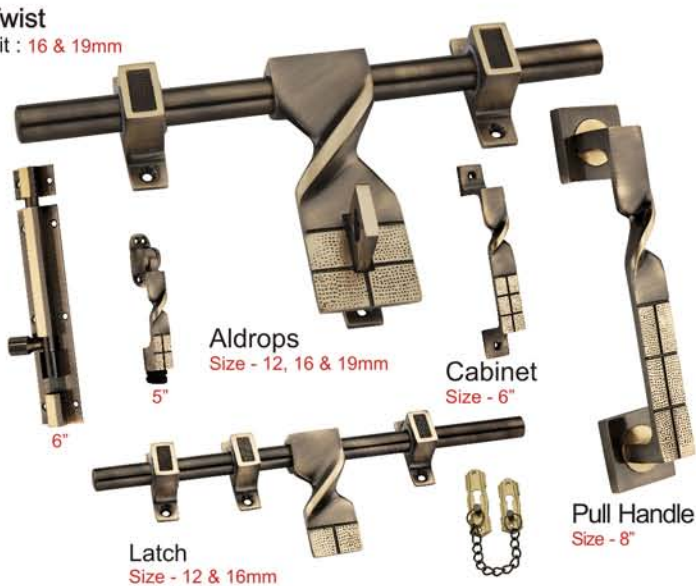

Size - 8"

Amaze

Kit : 16 & 19mm

Aldrops

Size - 12, 16 & 19mm

Cabinet

Size - 6"

Latch

Size - 12 & 16mm

Pull Handle

Size - 8"

Big Ring
Kit : 16mm

Lifter
Kit : 16 & 19mm

Elica
Kit : 16 & 19mm

Shesh
Kit : 16 & 19mm

Twist
Kit : 16 & 19mm