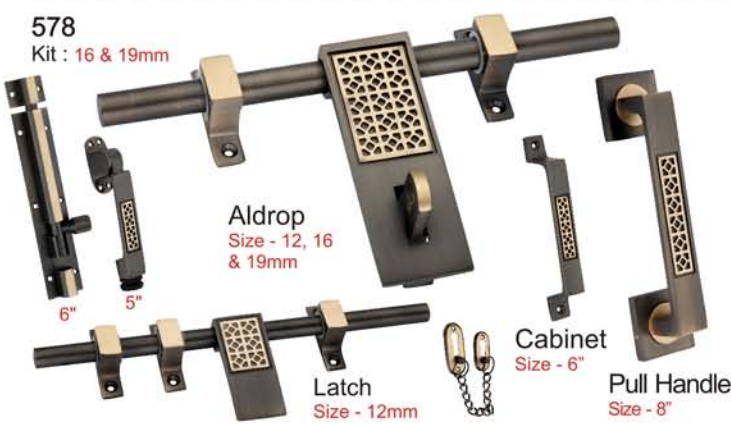

Latch
Size - 12mm

Cabinet
Size - 6" **Pull Handle**
Size - 8"

Rion
Kit : 16 & 19mm

Aldrop
Size - 12, 16 & 19mm

6" 5"