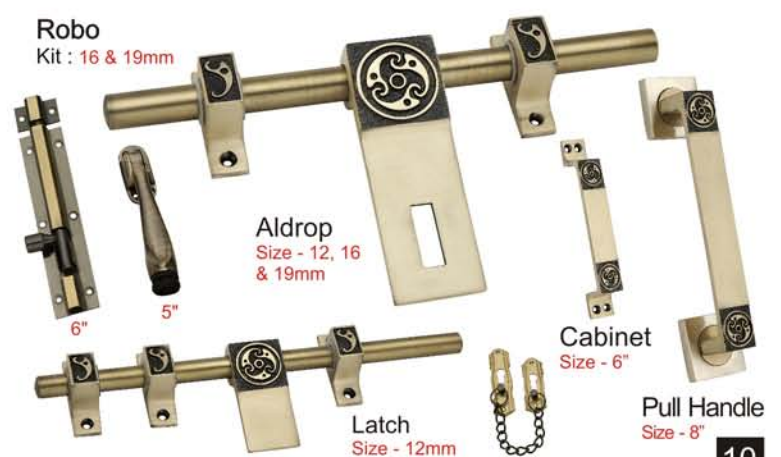

Latch
Size - 12mm

Cabinet
Size - 6" **Pull Handle**
Size - 8"

578
Kit : 16 & 19mm

Aldrop
Size - 12, 16 & 19mm

6" 5"

Latch
Size - 12mm

Cabinet
Size - 6" **Pull Handle**
Size - 8"

Marvel
Kit : 16 & 19mm

Aldrop
Size - 12, 16 & 19mm

6" 5"

Latch
Size - 12mm

Cabinet
Size - 6" **Pull Handle**
Size - 8"

Rion
Kit : 16 & 19mm

Aldrop
Size - 12, 16 & 19mm

6" 5"

Latch
Size - 12mm

Cabinet
Size - 6" **Pull Handle**
Size - 8"

Robo
Kit : 16 & 19mm

Aldrop
Size - 12, 16 & 19mm

6" 5"

Latch
Size - 12mm

Cabinet
Size - 6" **Pull Handle**
Size - 8"

Victoria

Kit : 16 & 19mm

Aldrops

Size - 12, 16 & 19mm

Cabinet

Size - 6"

Latch

Size - 12, & 16mm

Pull Handle

Size - 8"