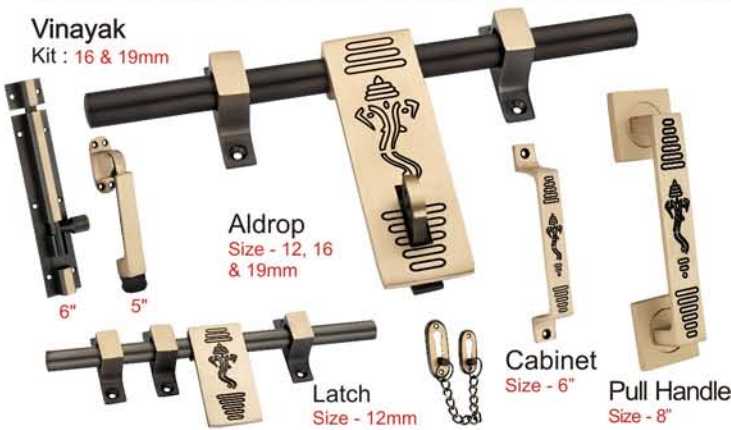

Latch
Size - 12mm

Cabinet
Size - 6" **Pull Handle**
Size - 8"

578
Kit : 16 & 19mm

Aldrop
Size - 12, 16 & 19mm

6" 5"