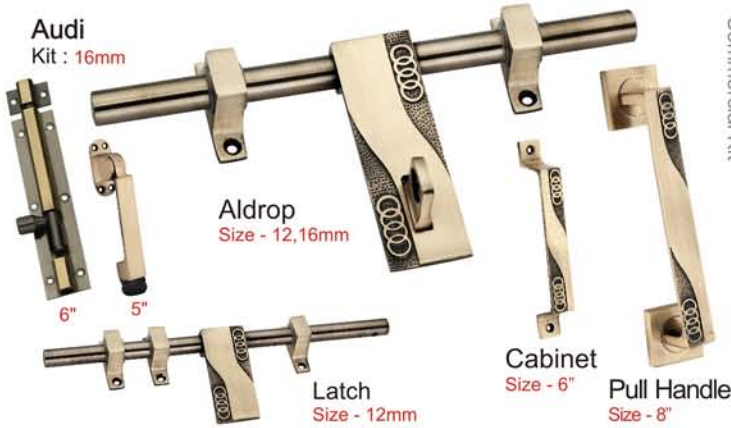

RH 1076

RH 1037

RH 1075

RH 1011

Commercial Kit

Commercial Kit

Audi
Kit : 16mm

Aldrop
Size - 12,16mm

6" 5"

Latch
Size - 12mm

Cabinet
Size - 6" **Pull Handle**
Size - 8"

Atom
Kit : 16mm

Aldrop
Size - 12,16mm

6" 5"

Latch
Size - 12mm

Cabinet
Size - 6" **Pull Handle**
Size - 8"