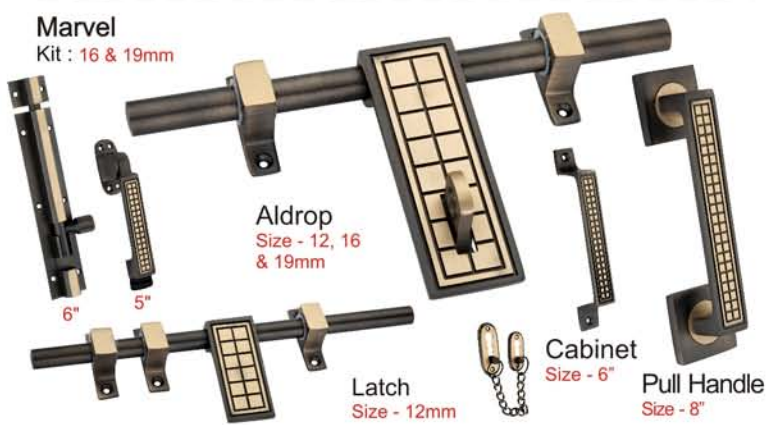

Latch
Size - 12mm

Cabinet
Size - 6" **Pull Handle**
Size - 8"

Robo
Kit : 16 & 19mm

Aldrop
Size - 12, 16 & 19mm

6" 5"