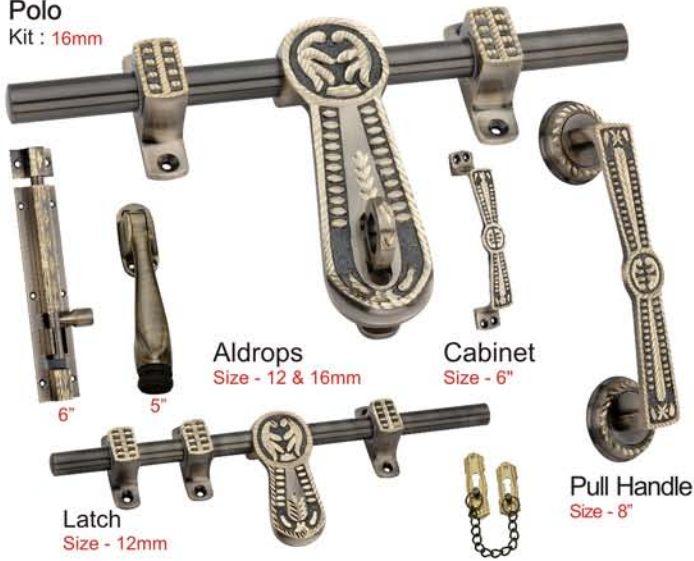

Aldrops

Size - 12, 16 & 19mm

Cabinet

Size - 6"

Latch

Size - 12, & 16mm

Pull Handle

Size - 8"

Safer

Kit : 16mm

Aldrops

Size - 12 & 16mm

Cabinet

Size - 6"

Latch

Size - 12mm

Pull Handle

Size - 8"

Polo

Kit : 16mm

Aldrops

Size - 12 & 16mm

Cabinet

Size - 6"

Latch

Size - 12mm

Pull Handle

Size - 8"

4-Ring

Kit : 16mm

Aldrops

Size - 12 & 16mm