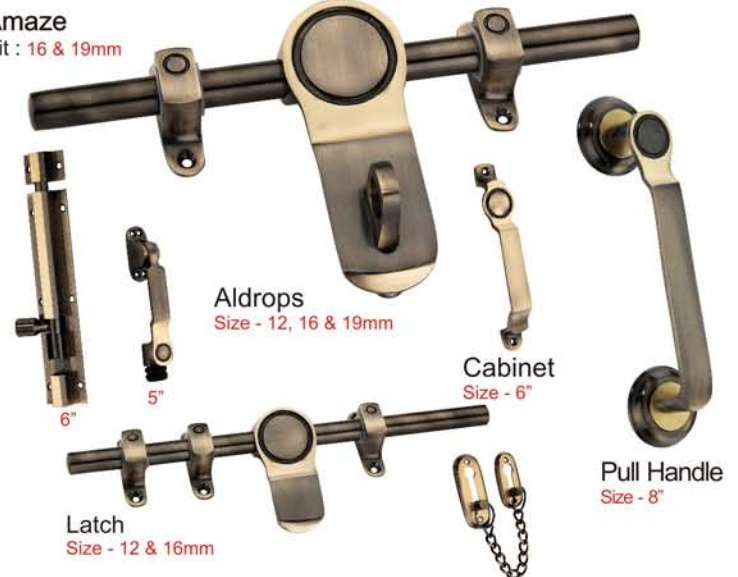

Cabinet

Size - 6"

Latch

Size - 12mm

Pull Handle

Size - 8"

Bela

Aldrops

Size - 12, 16 & 19mm

Latch Available

Size - 12, & 16mm

Kit Available

16mm & 19mm

Cabinet

Size - 6"

Pull Handle

Size - 8"

Amaze

Kit : 16 & 19mm

Aldrops

Size - 12, 16 & 19mm

Cabinet

Size - 6"

Latch

Size - 12 & 16mm

Pull Handle

Size - 8"

Big Ring
Kit : 16mm

Lifter
Kit : 16 & 19mm

Elica
Kit : 16 & 19mm

Shesh
Kit : 16 & 19mm

Twist
Kit : 16 & 19mm