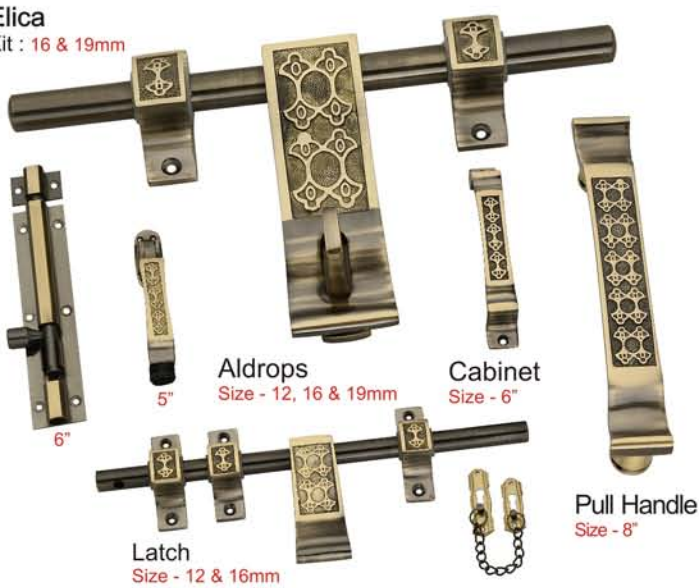

Size - 12, 16 & 19mm

Latch Available

Size - 12, & 16mm

Kit Available

16mm & 19mm

Cabinet

Size - 6"

Pull Handle

Size - 8"

Amaze

Kit : 16 & 19mm

Aldrops

Size - 12, 16 & 19mm

Cabinet

Size - 6"

Latch

Size - 12 & 16mm

Pull Handle

Size - 8"

Big Ring
Kit : 16mm

Lifter
Kit : 16 & 19mm

Elica
Kit : 16 & 19mm

Shesh
Kit : 16 & 19mm

Twist
Kit : 16 & 19mm

BRASS pooja door kit

Swastik

Noori

Ring

Maharaja

King

Vinayak

Ganesha