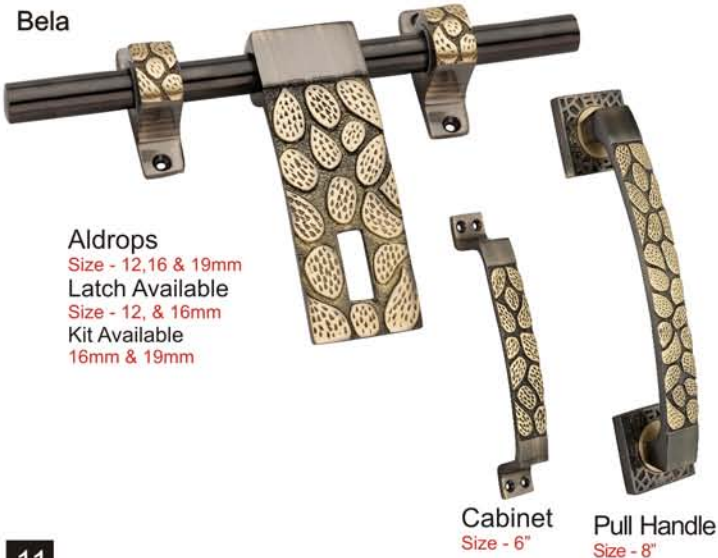

Latch

Size - 12mm

Pull Handle

Size - 8"

4-Ring

Kit : 16mm

Aldrops

Size - 12 & 16mm

Cabinet

Size - 6"

Latch

Size - 12mm

Pull Handle

Size - 8"

Bela

Aldrops

Size - 12, 16 & 19mm

Latch Available

Size - 12, & 16mm

Kit Available

16mm & 19mm

Cabinet

Size - 6"

Pull Handle

Size - 8"

Amaze

Kit : 16 & 19mm

Aldrops

Size - 12, 16 & 19mm

Cabinet

Size - 6"

Latch