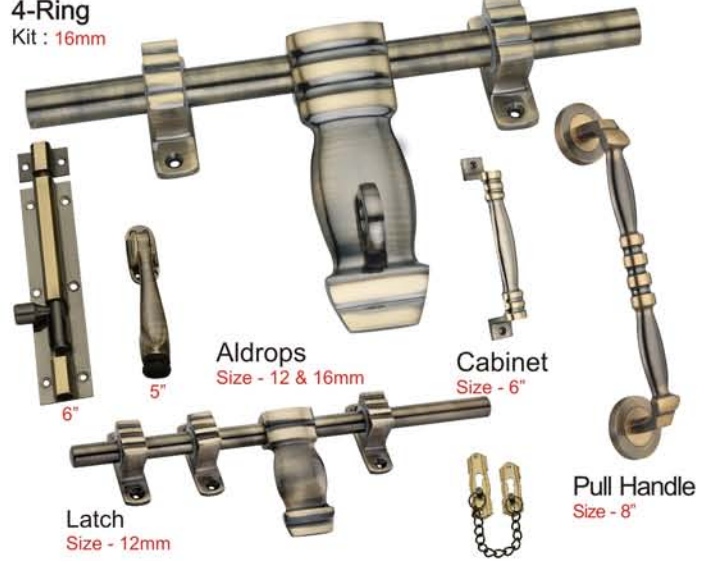

Pull Handle

Size - 8"

Polo

Kit : 16mm

Aldrops

Size - 12 & 16mm

Cabinet

Size - 6"

Latch

Size - 12mm

Pull Handle

Size - 8"

4-Ring

Kit : 16mm

Aldrops

Size - 12 & 16mm

Cabinet

Size - 6"

Latch

Size - 12mm

Pull Handle

Size - 8"

Bela

Aldrops

Size - 12, 16 & 19mm

Latch Available

Size - 12, & 16mm

Kit Available

16mm & 19mm

Cabinet

Size - 6"

Pull Handle