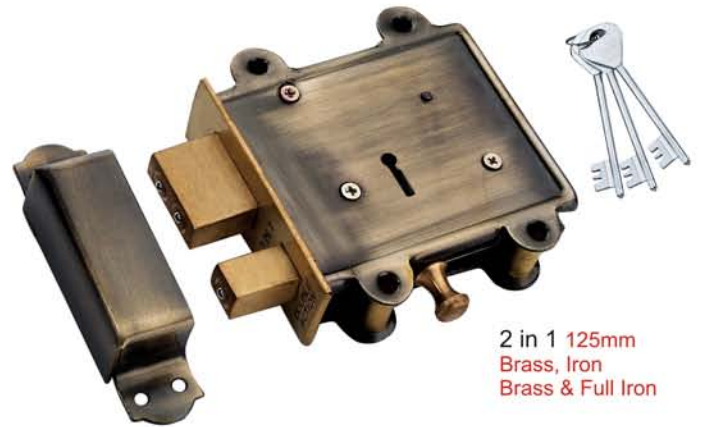

Smart (Close Body)
Size : M10

Dezire (Open Body)
Size : M 3, M 5 & M 7

Smart (Open Body)
Size : M10

Hexa Bolt Lock
(OSK & BSK)
6 Bullet & 4 Ultra key

Tri Bolt Lock
(OSK & BSK)
3 Bullet & 4 Ultra key

Mini Tri Bolt
(OSK & BSK)
3 Bullet & 4 Ultra Key

2 in 1 125mm
Brass, Iron
Brass & Full Iron

Door Lock
100mm
2 in 1 Bullet/Regular

Door Lock
75mm
Bullet/Regular

Cy Inter Lock
Ultra key
4 & 6 Action

10-CHAAL
2 keys

Sliding Lock
For wooden (Ultra key)

6 Lever Cup. Lock
Size 85mm