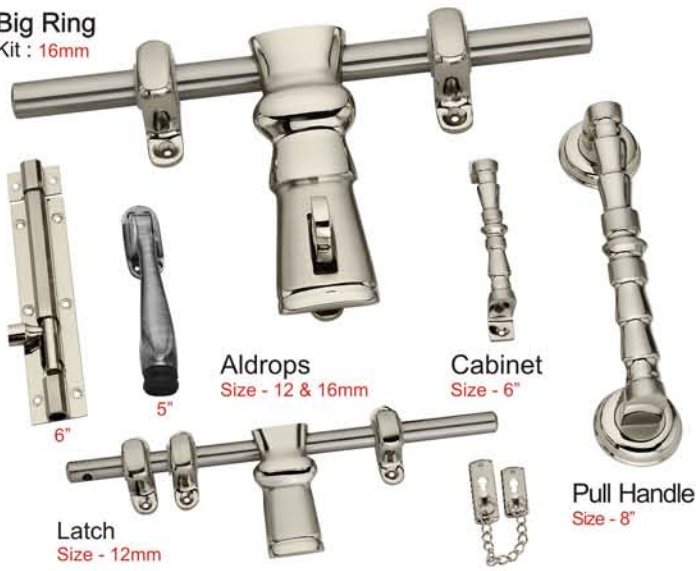

Size - 12, 16 & 19mm

Latch Available

Size - 12, & 16mm

Kit Available

16mm & 19mm

Cabinet

Size - 6"

Pull Handle

Size - 8"

Amaze

Kit : 16 & 19mm

Aldrops

Size - 12, 16 & 19mm

Cabinet

Size - 6"

Latch

Size - 12 & 16mm

Pull Handle

Size - 8"

Big Ring
Kit : 16mm

Lifter
Kit : 16 & 19mm

Elica
Kit : 16 & 19mm

Shesh
Kit : 16 & 19mm

Twist
Kit : 16 & 19mm