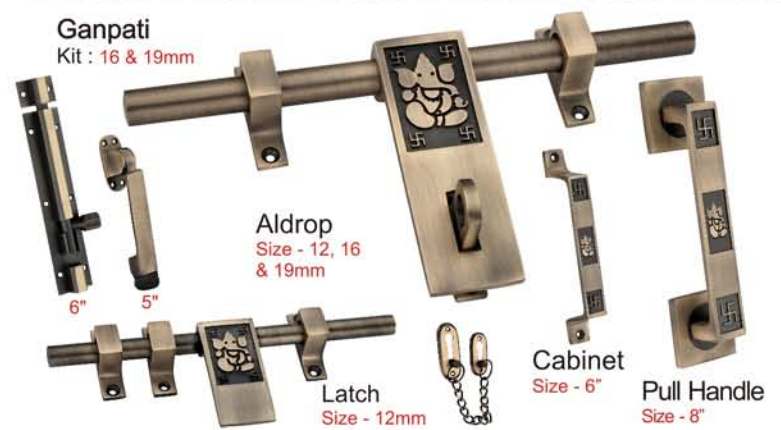

Latch
Size - 12mm

Cabinet
Size - 6" **Pull Handle**
Size - 8"

Marvel
Kit : 16 & 19mm

Aldrop
Size - 12, 16 & 19mm

6" 5"