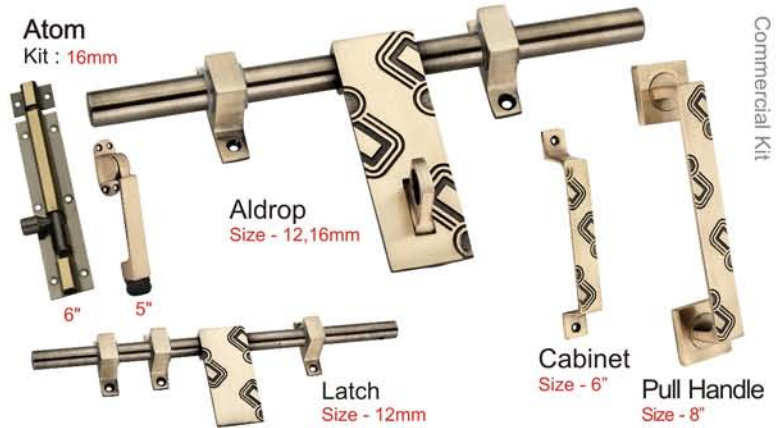

RH 1076

RH 1037

RH 1075

RH 1011

Commercial Kit

Commercial Kit

Audi
Kit : 16mm

Aldrop
Size - 12,16mm

6" 5"

Latch
Size - 12mm

Cabinet
Size - 6" **Pull Handle**
Size - 8"

Atom
Kit : 16mm

Aldrop
Size - 12,16mm

6" 5"

Latch
Size - 12mm

Cabinet
Size - 6" **Pull Handle**
Size - 8"

Vinayak
Kit : 16 & 19mm

Aldrop
Size - 12, 16 & 19mm

6" 5"

Latch
Size - 12mm

Cabinet
Size - 6" **Pull Handle**
Size - 8"

Ganpati
Kit : 16 & 19mm

Aldrop
Size - 12, 16 & 19mm

6" 5"